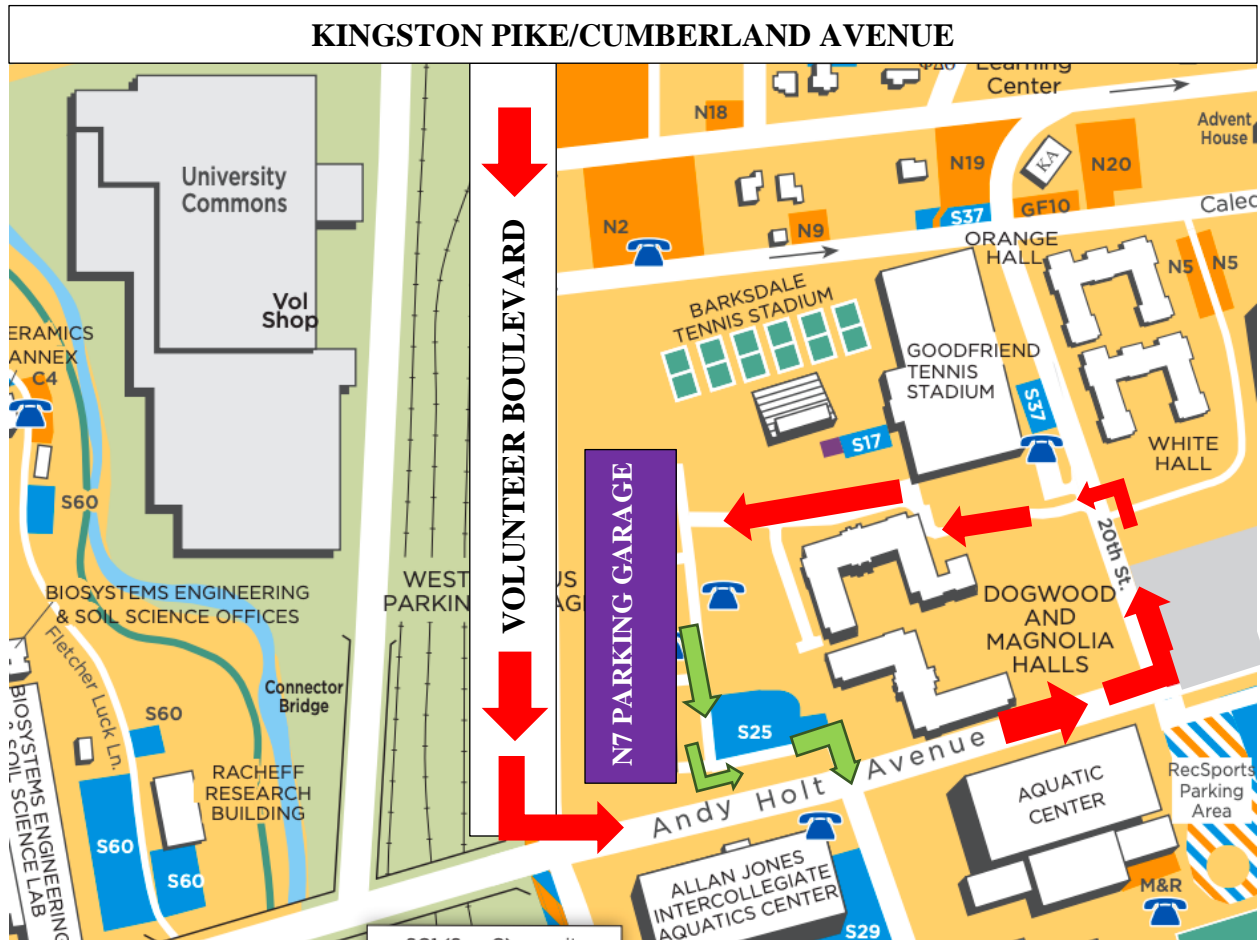

SUMMER 2021 GSSE MOVE IN MAP

When arriving, follow the red arrows on the map. From Kingston Pike/Cumberland Avenue, turn onto Volunteer Boulevard. Turn left at the stop light at the intersection of Volunteer Boulevard and Andy Holt Avenue. Continue onto Andy Holt Avenue and turn left onto 20th Street. Take the first left and continue around Dogwood Residence Hall. There will be staff directing you where to pull into to unload. Park in the N7 parking garage (purple on the map) if you would like to stay after unloading. When leaving, follow the green arrows on the map back out to Andy Holt Avenue.