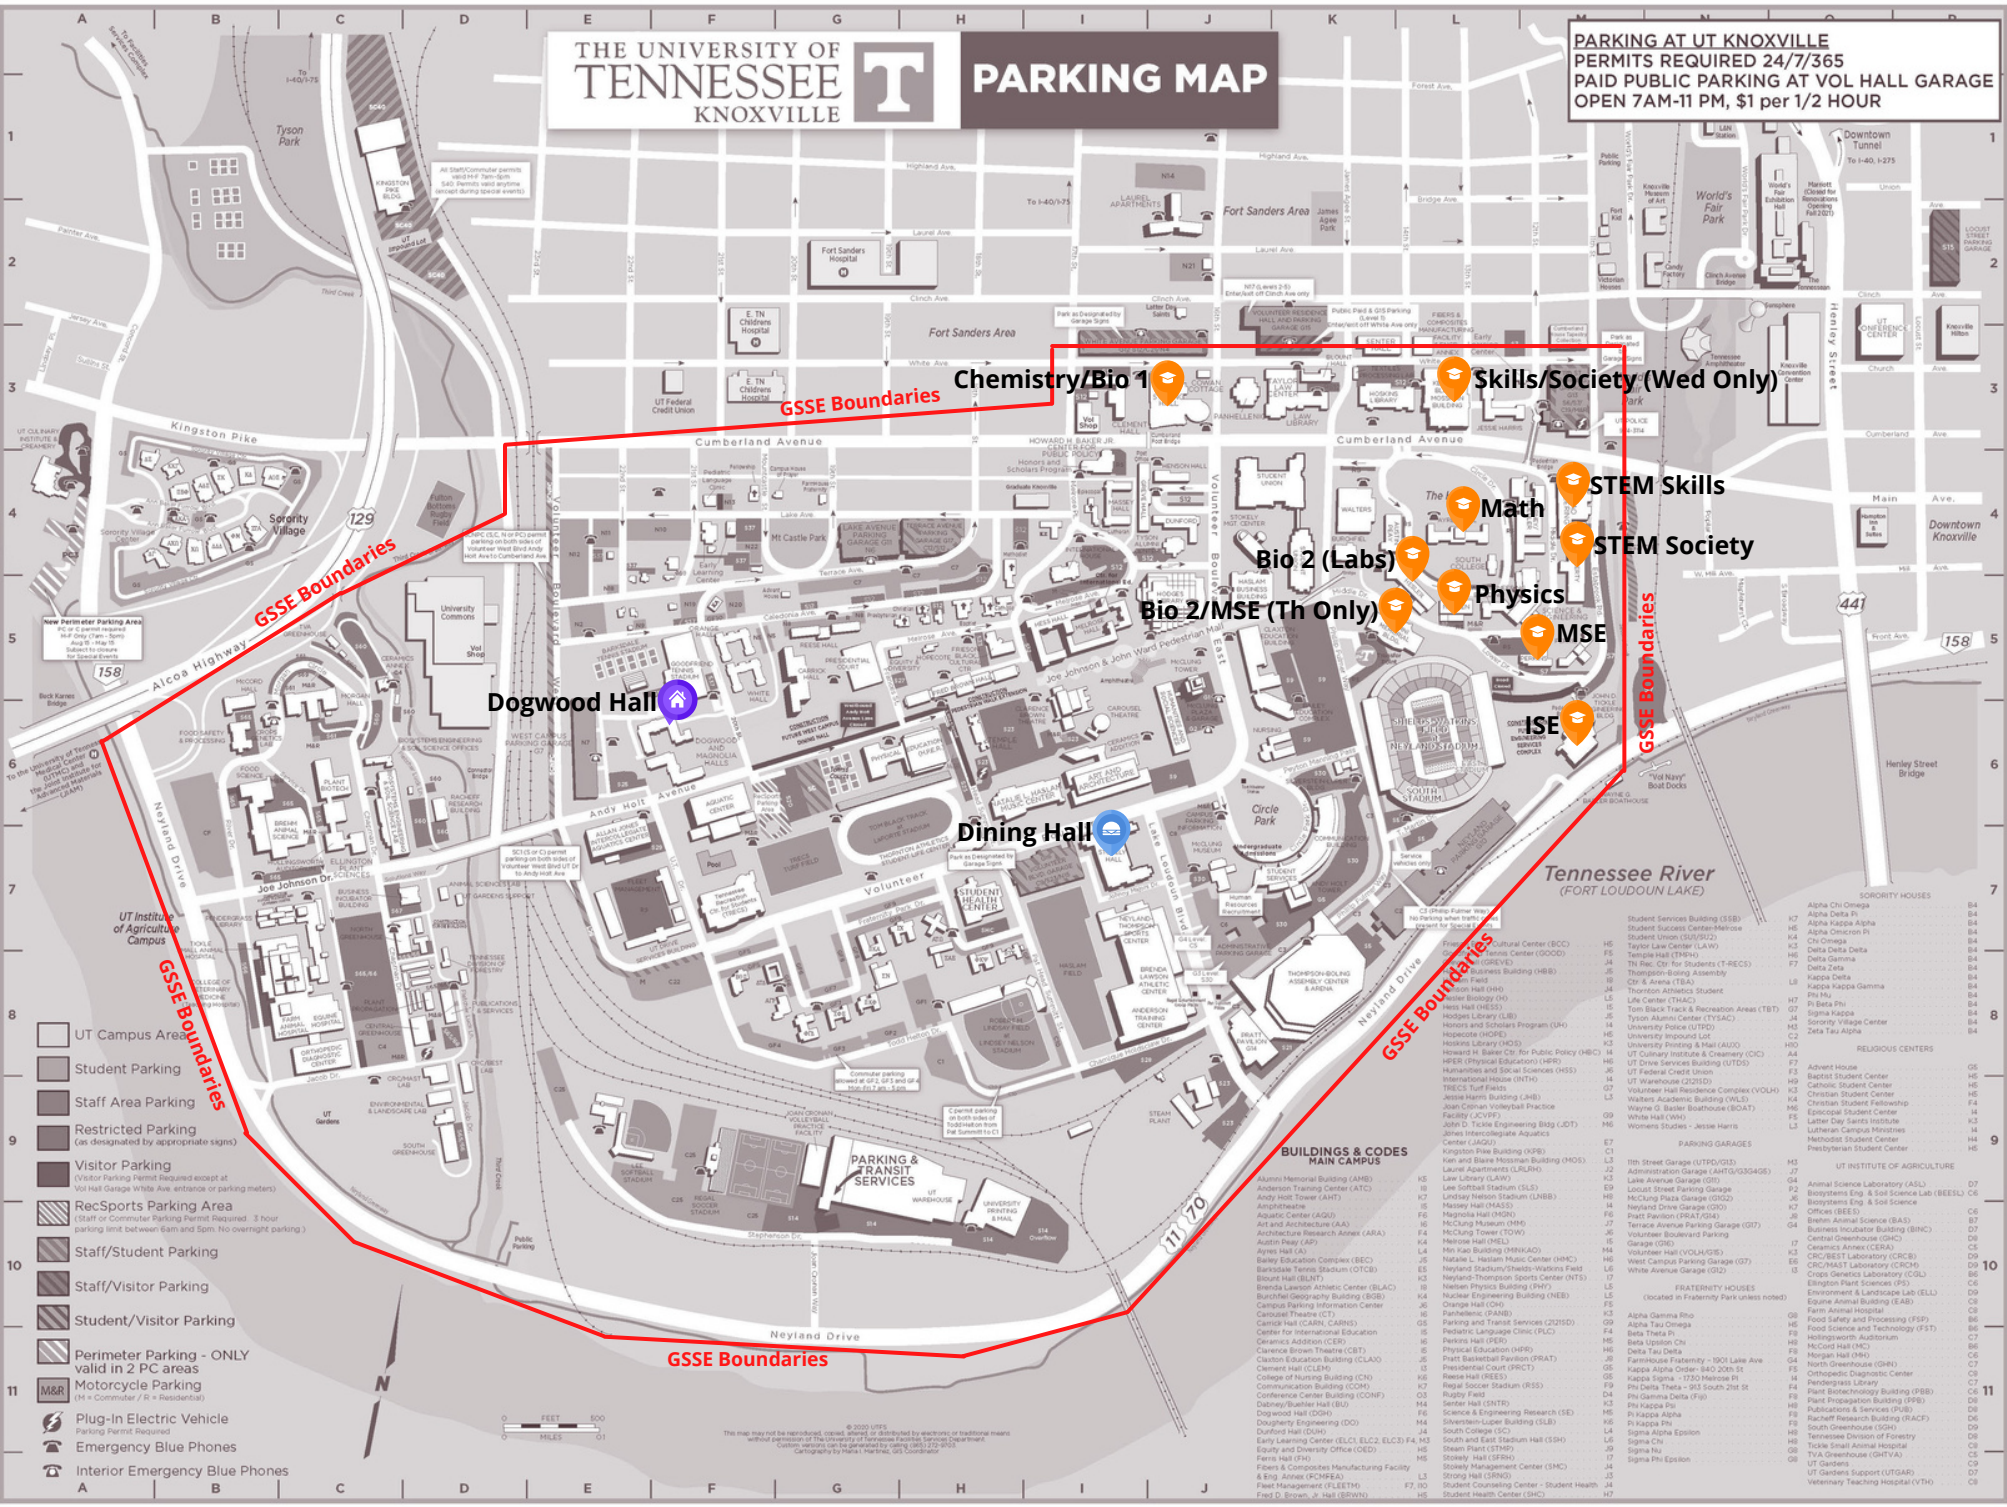

THE UNIVERSITY OF TENNESSEE KNOXVILLE PARKING MAP

PARKING AT UT KNOXVILLE PERMITS REQUIRED 24/7/365 PAID PUBLIC PARKING AT VOL HALL GARAGE OPEN 7AM-11 PM, $1 per 1/2 HOUR

- UT Campus Area
- Student Parking
- Staff Area Parking
- Restricted Parking (as designated by appropriate signs)
- Visitor Parking (Visitor Parking Permit Required except at Vol Hall Garage White Ave. entrance or parking meters)
- RecSports Parking Area (Staff or Commuter Parking Permit Required. 3 hour parking limit between 6am and 5pm. No overnight parking)
- Staff/Student Parking
- Staff/Visitor Parking
- Student/Visitor Parking
- Perimeter Parking - ONLY valid in 2 PC areas
- Motorcycle Parking (M = Commuter / R = Residential)
- Plug-In Electric Vehicle (Parking Permit Required)
- Emergency Blue Phones
- Interior Emergency Blue Phones